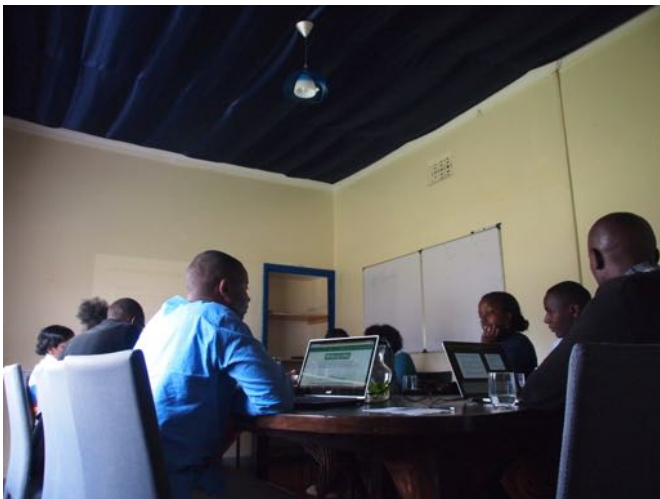

CO-WORKING